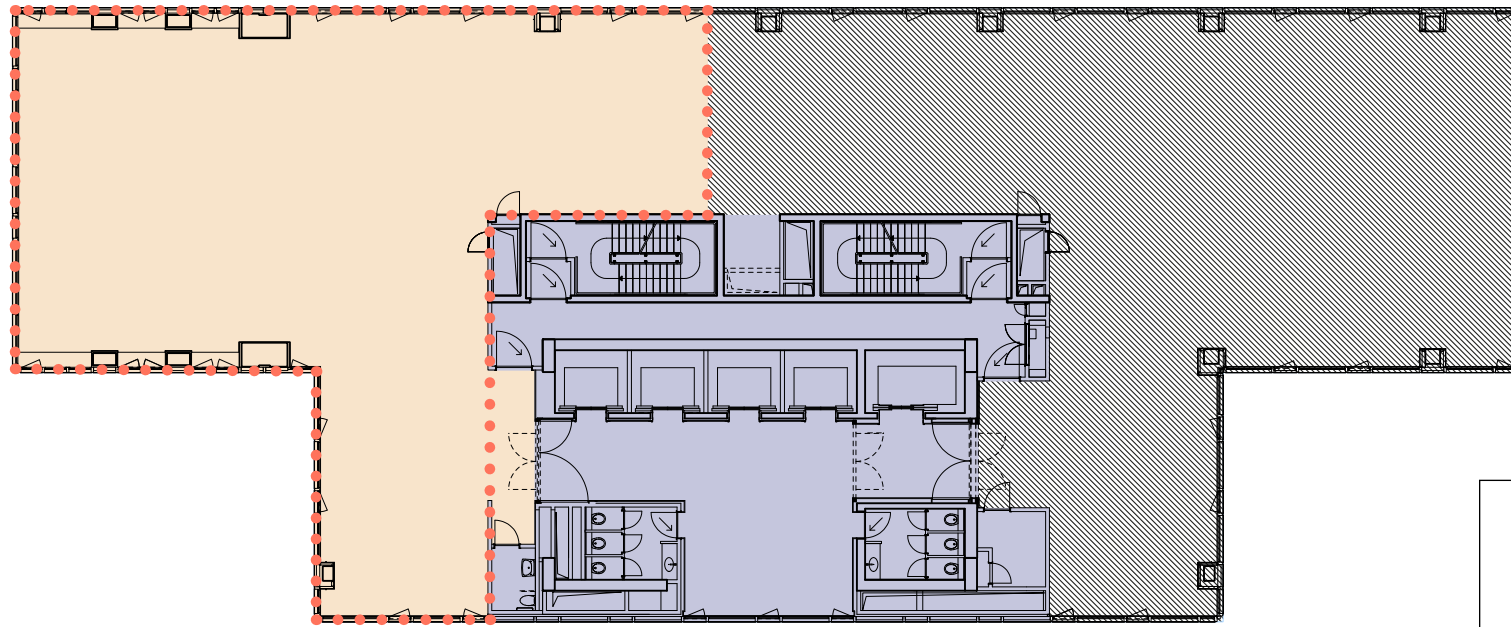

ZENITH BUILDING

LEVEL +20

SPACE: 528 SQM

-  Offices
-  Services
-  Available space
-  Unavailable space