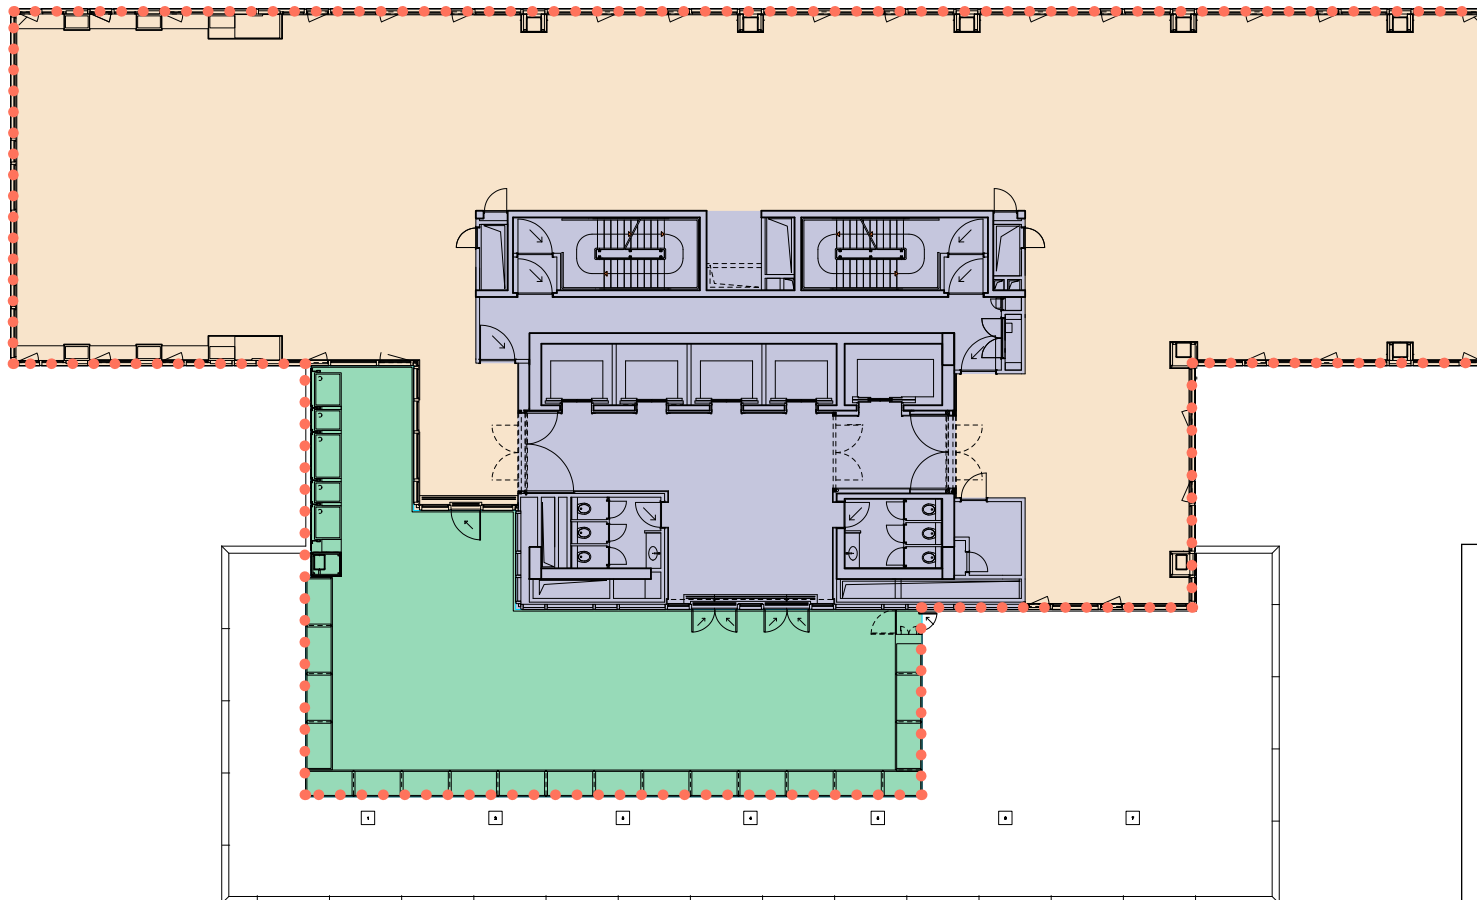

ZENITH BUILDING

LEVEL +18

SPACE: 1.168 SQM

-  Offices
-  Services
-  Terrace/garden
-  Available space